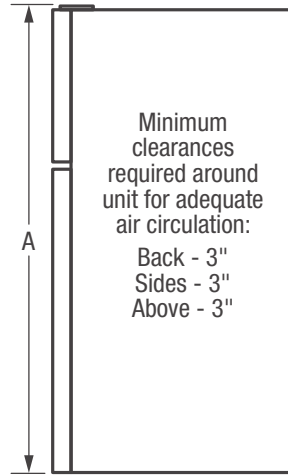

Easily adjust shelves up and down to create more space for taller items.

Store-More™ Clear Crisper Drawers

Keep your fruits and vegetables fresh in our crisper drawers.

Product Dimensions

A - Height	59-7/8"
B - Width	24"
C - Depth (Including Door)	28-3/4"
D - Depth with Door Opened 90°	50-1/2"

Features	
Cubic Feet (Cu.Ft.)	11.5
Defrost	Frost-Free
Exterior	
Door Color	Color-Coordinated
Cabinet Color	Color-Coordinated
Door Handle	Integrated
Door Stops	Yes
Reversible Door	Yes
Interior	
Controls	Ready-Select*
Lighting	Bright
Refrigerator Shelves	2 SpaceWise® Adjustable Glass/1 Fixed Glass
Store-More™ Crisper Drawers	2 Clear
Door Bins	2 Full-Width White
Door Racks	1 Full-Width White
Gallon Door Storage	1
Tall Bottle Storage	
Freezer Racks	2 Full-Width White
Freezer Shelves	1 SpaceWise® Adjustable Wire
Cabinet Liner	White
Certifications	
A.D.A. - Compliant ¹	Yes
ENERGY STAR®	Yes
Specifications	
Total Capacity (Cu.Ft.)	11.5
Refrigerator Capacity (Cu.Ft.)	8.4
Freezer Capacity (Cu.Ft.)	3.1
Power Supply Connection Location	Right Bottom Rear
Voltage Rating	115V / 60Hz / 15A
Minimum Circuit Required (Amps)	15
Shipping Weight (Approx.)	150 Lbs.
Installation Type	Freestanding

NOTE: For planning purposes only. Always consult local and national electric codes. Refer to Product Installation Guide for detailed installation instructions on the web at frigidaire.com.

Product Dimensions	
A - Height	59-7/8"
B - Width	24"
C - Depth (Incl. Door)	28-3/4"
D - Depth with Door Open 90°	50-1/2"