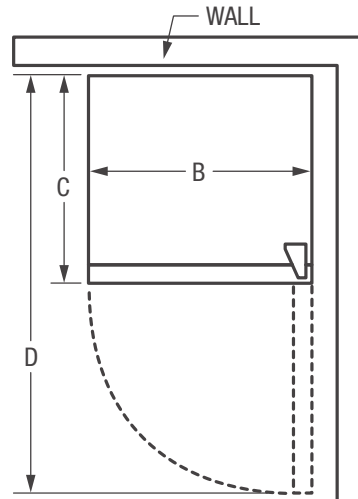

Easily adjust shelves up and down to create more space for taller items.

Store-More™ Clear Crisper Drawers

Keep your fruits and vegetables fresh in our crisper drawers.

Product Dimensions

A - Height	59-7/8"
B - Width	24"
C - Depth (Including Door)	28-3/4"
D - Depth with Door Opened 90°	50-1/2"

NOTE: For planning purposes only. Always consult local and national electric codes. Refer to Product Installation Guide for detailed installation instructions on the web at frigidaire.com.

Product Dimensions	
A - Height	59-7/8"
B - Width	24"
C - Depth (Incl. Door)	28-3/4"
D - Depth with Door Open 90°	50-1/2"