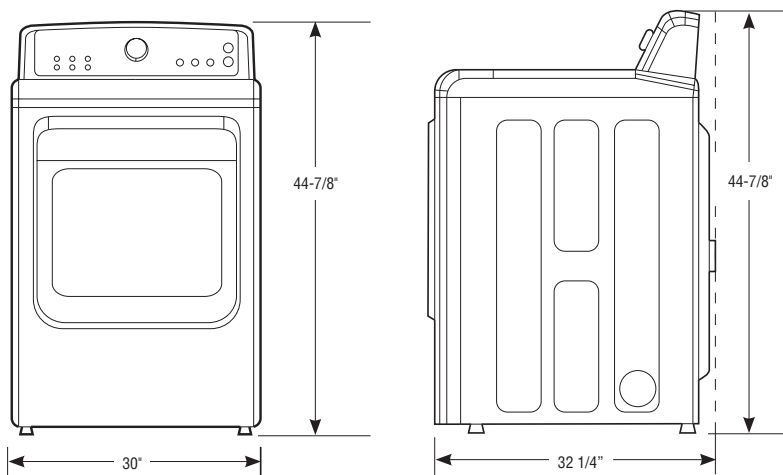

Dimensions

5.6 cu. ft. Capacity DOE

15 Preset Wash Cycles:

Normal, Niagara Wash, Water Proof, Deep Steam, Heavy Duty, Permanent Press, Sanitize, Allergen, Bedding, Colors/Darks, Active Wear, Delicates/Hand Wash, Quick Wash, Rinse and Spin, Spin Only

11 Options:

AquaJet™ Deep Clean, Self Clean, Delay End – Up to 24 Hours, My Cycle, Pre Soak, Extra Rinse, Sound On/Off, Child Lock, Softener, Smart Care, Eco Plus

6 Temperature Settings:

Extra Hot, Hot, Warm, Eco Warm, Cold, Tap Cold

5 Spin Settings:

Extra High, High, Medium, Low, No Spin

5 Soil Settings:

Heavy, Heavy Medium, Normal, Low Medium, Light

2 Signal Level Settings:

On/Off

Warranty

One (1) Year Parts and Labor
Two (2) Years Control Board
Three (3) Years Stainless Steel Drum
Ten (10) Years Direct Drive Motor

Product Dimensions & Weight (WxHxD)

Dimensions: 30" x 44 7/8" x 32 1/4"

Weight: 174 lbs

Shipping Dimensions & Weight (WxHxD)

Dimensions: 31 7/8" x 47 1/4" x 33 1/2"

Weight: 187 lbs

Color	Model #	UPC Code
Platinum	WA56H9000AP	887276963501
White	WA56H9000AW	887276963518

Matching Dryer (Electric/Gas)

Platinum	DV56H9000EP	887276963457
White	DV56H9000EW	887276963471
Platinum	DV56H9000GP	887276963488
White	DV56H9000GW	887276963495

Actual color may vary. Design, specifications, and color availability are subject to change without notice. Non-metric weights and measurements are approximate.

SAMSUNG

Samsung received the highest numerical score for clothes washers (2009-2012) and dryers (2008-2012) in the proprietary J.D. Power and Associates Laundry Appliance Studies. SM 2012 study based on 9,339 total responses measuring 12 brands, and measures opinions of consumers about their washer and dryer obtained new in the past 24 months. Proprietary study results are based on experiences and perceptions of consumers surveyed in January-February 2012. Your experiences may vary. Visit jdpower.com.

©2014 Samsung Electronics America, Inc. 85 Challenger Road, Ridgefield Park, NJ 07660. Tel: 800-SAMSUNG. samsung.com. Samsung is a registered trademark of Samsung Electronics Co. Ltd.