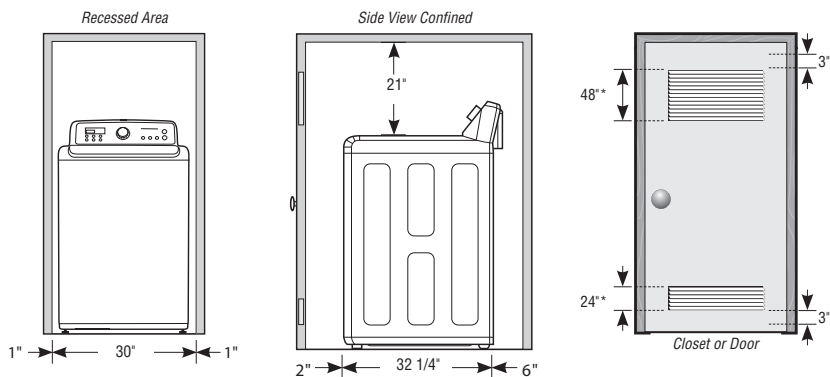

WA56H9000AP

Samsung Top-Load Washer

Installing Your Washer

Alcove or closet installation

Minimum clearances for closets and alcoves:

Sides – 1"
Top – 21"
Rear – 6"
Closet front – 2"

If the washer and dryer are installed together, the closet front must have at least a 72 in (465 cm) unobstructed air opening. Your washer alone does not require a specific air opening.

* Required spacing.
(External exhaust elbow requires additional space)